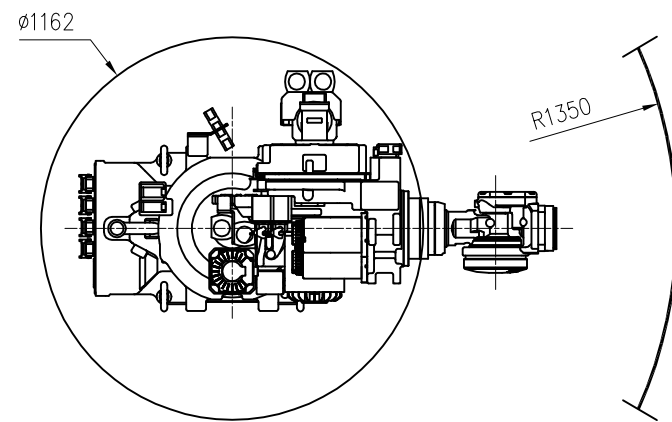

VIEW "A"
(SCALE : 4/1)

VIEW "B"
(SCALE 2/1)

VIEW "E"
(SCALE : 2/1)

VIEW "C"
(SCALE : 2/1)

VIEW "D"
(SCALE 4/1)

TECHNICAL SPECIFICATION SUBJECT
TO CHANGE WITHOUT NOTICE

MODEL	YS140D	issue.0
DATE	2018.06.19	

 **HYUNDAI ROBOTICS**