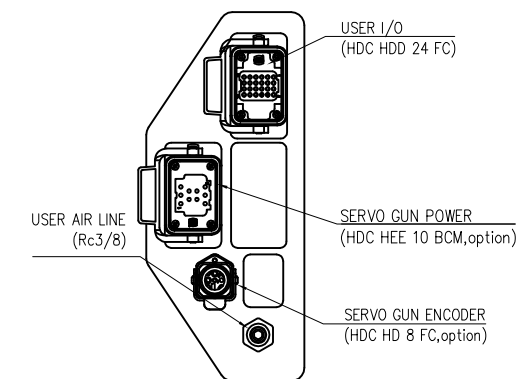

VIEW "A"
(SCALE : 4/1)

VIEW "B"
(SCALE 2/1)

VIEW "E"
(SCALE : 2/1)

VIEW "C"
(SCALE : 2/1)

VIEW "D"
(SCALE 4/1)

TECHNICAL SPECIFICATION SUBJECT
TO CHANGE WITHOUT NOTICE

MODEL	YS140D	issue.0
DATE	2018.06.19	

 **HYUNDAI ROBOTICS**