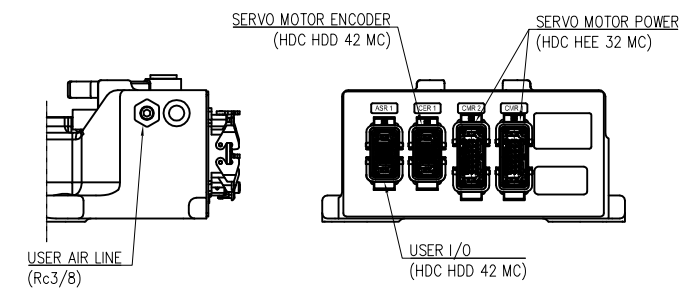

VIEW "A"
(SCALE : 4/1)

VIEW "B"
(SCALE 2/1)

VIEW "E"
(SCALE : 2/1)

VIEW "C"
(SCALE : 2/1)

VIEW "D"
(SCALE 4/1)

TECHNICAL SPECIFICATION SUBJECT
TO CHANGE WITHOUT NOTICE

MODEL	YS140D	issue.0
DATE	2018.06.19	

 **HYUNDAI ROBOTICS**