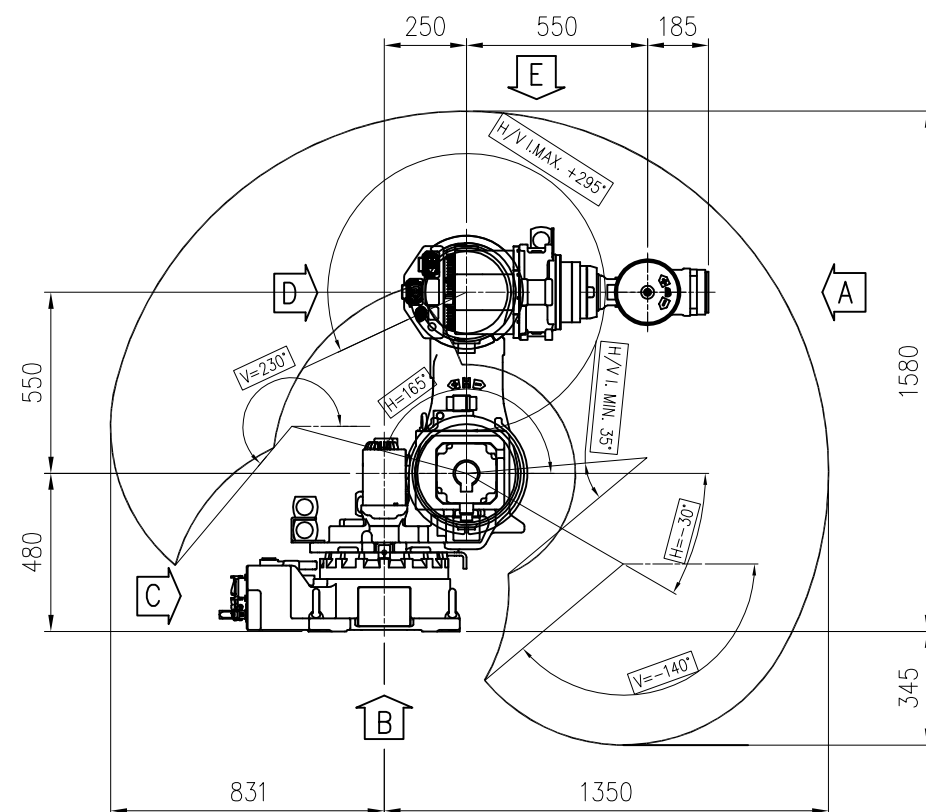

VIEW "A"
(SCALE : 4/1)

VIEW "B"
(SCALE 2/1)

VIEW "E"
(SCALE : 2/1)

VIEW "C"
(SCALE : 2/1)

VIEW "D"
(SCALE 4/1)

TECHNICAL SPECIFICATION SUBJECT
TO CHANGE WITHOUT NOTICE

MODEL	YS140D	issue.0
DATE	2018.06.19	

 **HYUNDAI ROBOTICS**