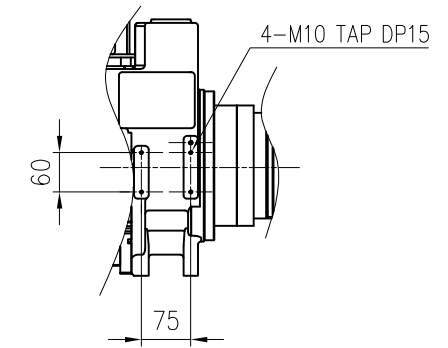

VIEW "A"
(SCALE : 4/1)

VIEW "B"
(SCALE 2/1)

VIEW "E"
(SCALE : 2/1)

VIEW "C"
(SCALE : 2/1)

VIEW "D"
(SCALE 4/1)

TECHNICAL SPECIFICATION SUBJECT
TO CHANGE WITHOUT NOTICE

MODEL	YS140D	issue.0
DATE	2018.06.19	

 **HYUNDAI ROBOTICS**