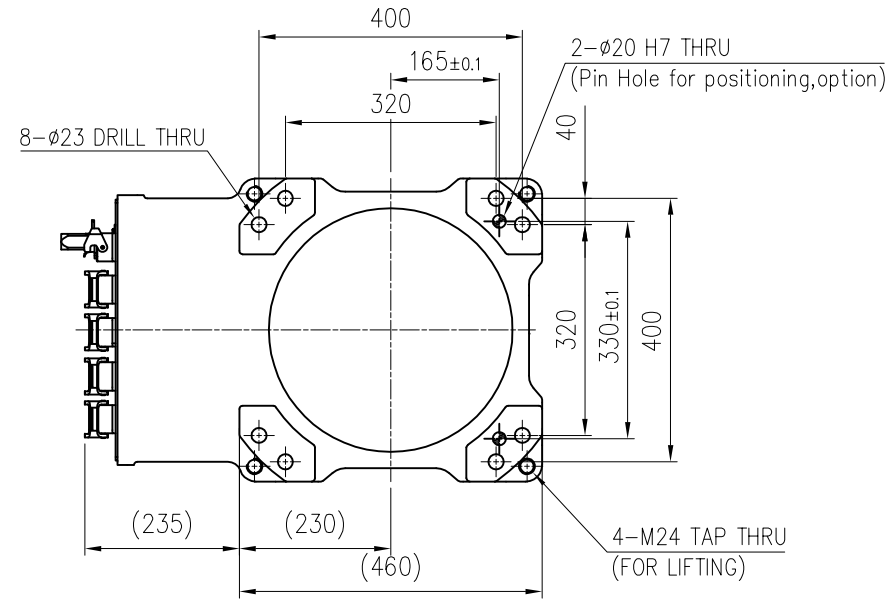

VIEW "A"
(SCALE : 4/1)

VIEW "B"
(SCALE 2/1)

VIEW "E"
(SCALE : 2/1)

VIEW "C"
(SCALE : 2/1)

VIEW "D"
(SCALE 4/1)

TECHNICAL SPECIFICATION SUBJECT
TO CHANGE WITHOUT NOTICE

MODEL	YS140D	issue.0
DATE	2018.06.19	

 **HYUNDAI ROBOTICS**