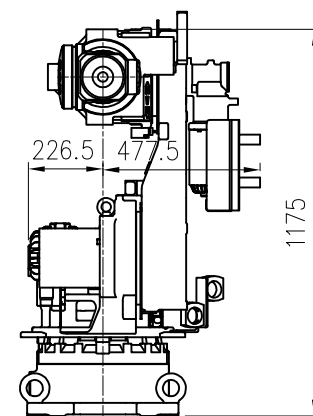

VIEW "A"
(SCALE : 4/1)

VIEW "B"
(SCALE 2/1)

VIEW "E"
(SCALE : 2/1)

VIEW "C"
(SCALE : 2/1)

VIEW "D"
(SCALE 4/1)

TECHNICAL SPECIFICATION SUBJECT
TO CHANGE WITHOUT NOTICE

MODEL	YS140D	issue.0
DATE	2018.06.19	

 **HYUNDAI ROBOTICS**